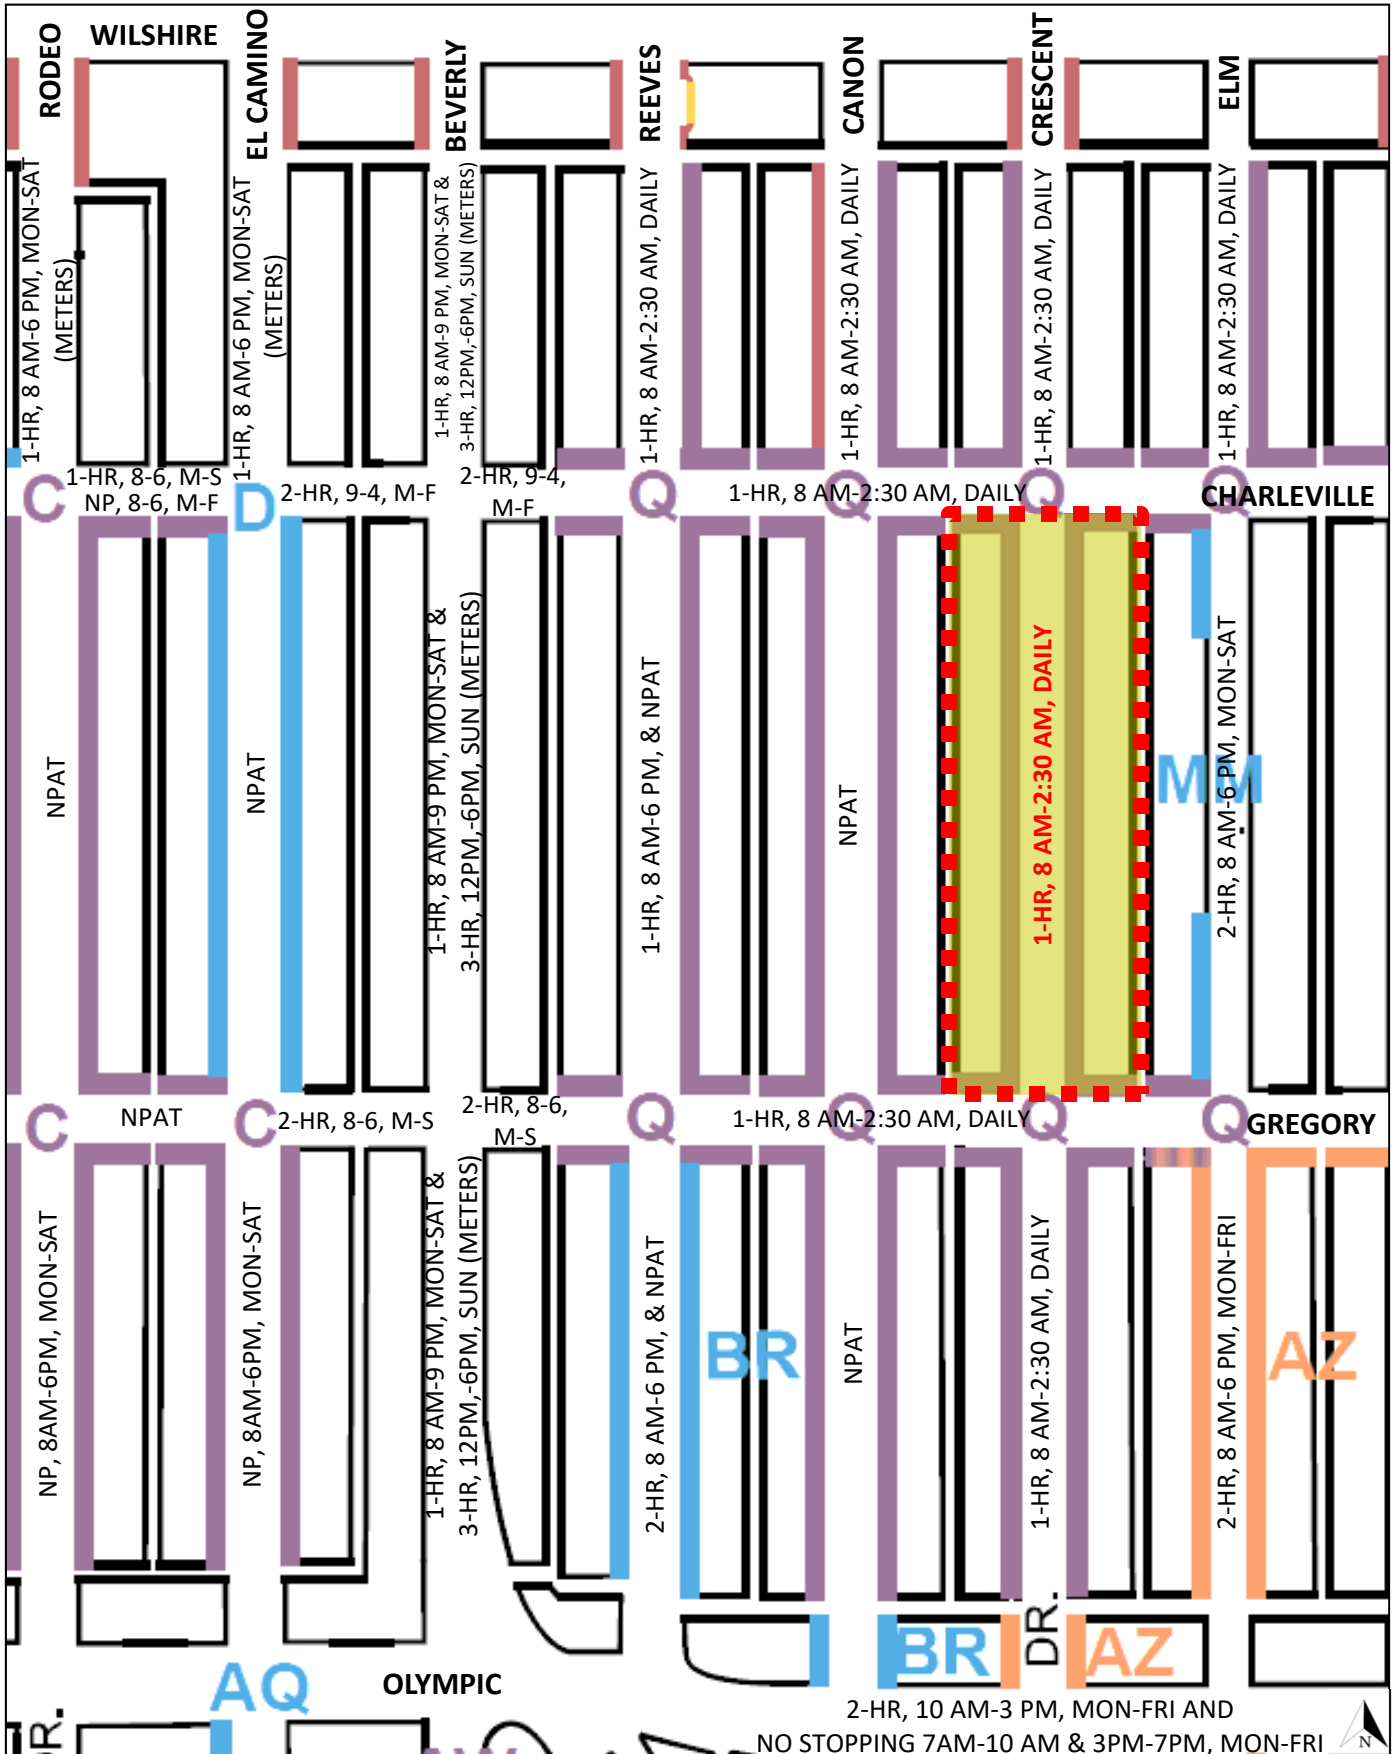

PREFERENTIAL PARKING PERMIT PETITION 200 BLOCK OF SOUTH CRESCENT DRIVE AREA MAP

NP = No Parking

NPAT = No Parking Anytime

2-HR, 10 AM-3 PM, MON-FRI AND
NO STOPPING 7AM-10 AM & 3PM-7PM, MON-FRI